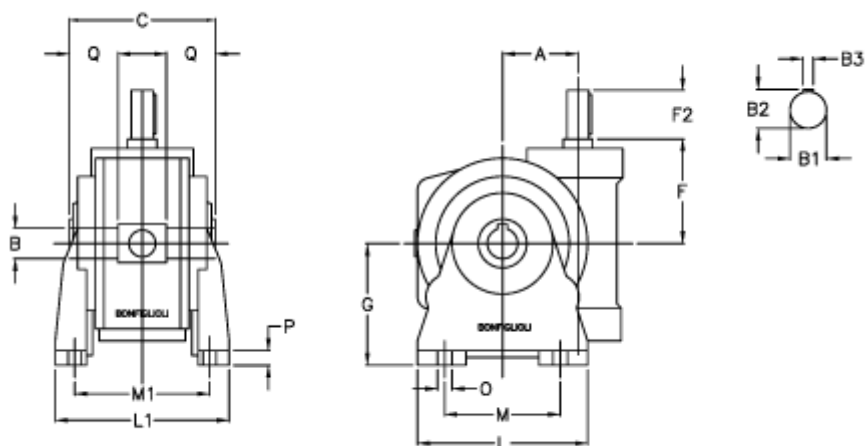

Data Sheet

Article number: 3901049070300

Description: Worm gear with solid input shaft
VF 49V-70-HS

Measures

a	= 49.5	F2 = 40	Q = 22.5
B	= 25	g = 82	
B1	= 16	L = 110	
B2	= 18.0	L1 = 124	
B3	= 5	m = 63	
C	= 82	M1 = 98.5	
Description = VF 49V-xx-HS		O = 8.5	
F	= 65.0	P = 12	